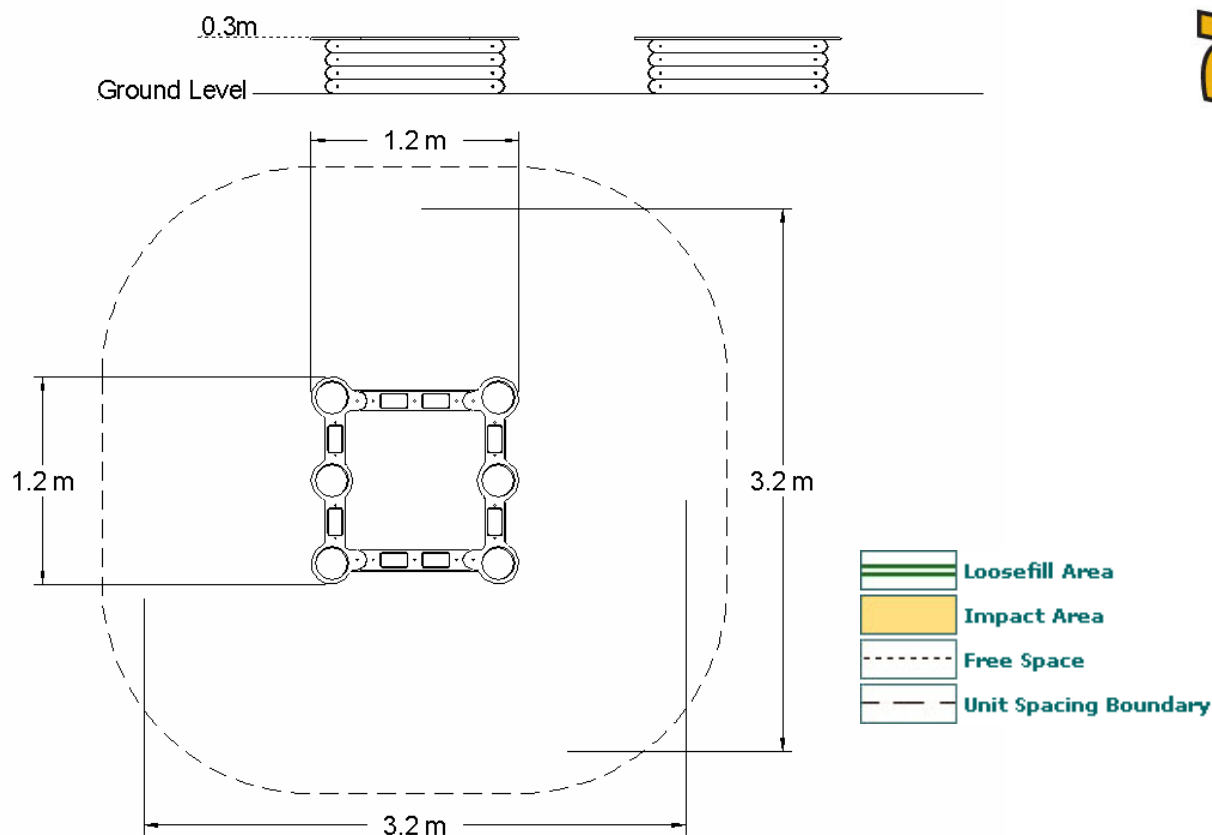

Planter (1.0m x 1.0m) inc. coloured Rim seat

Technical Information

Equipment Dimensions

Length / Width / Height **1.2m x 1.2m x 0.3m**

Surfacing and Area Required

Minimum Space Required L/W/H **3.2m x 3.2m x 2.4m**

Max Gradient Of Ground **1:50**

Free Height Of Fall **0mm**

Suggested Hardstanding **n/a**

Installation Information

Overall Weight **55kg**

Heaviest Part **11kg**

Largest Part **1.0m x 0.3m x 0.1m**

Longest Part **1.2m**