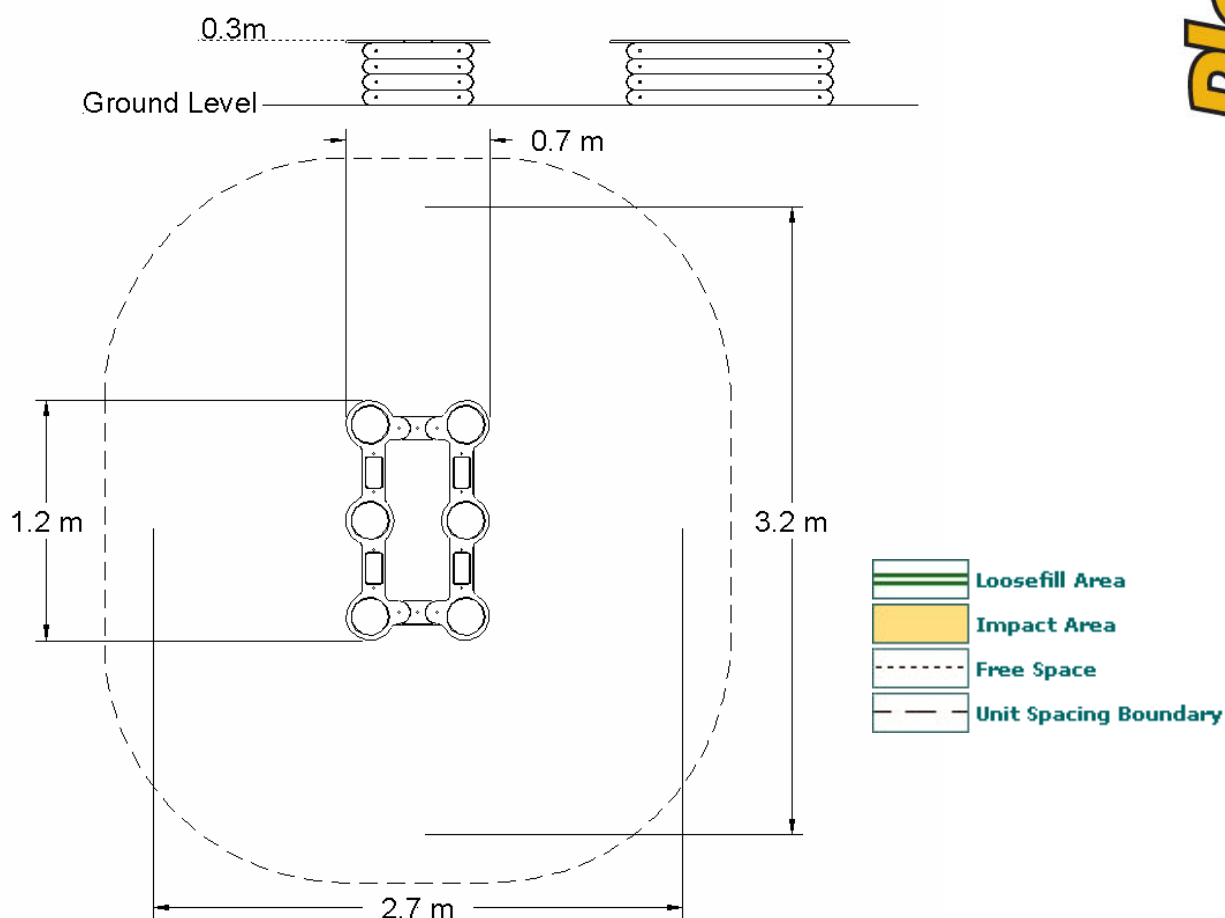

Planter (1.0m x 0.5m) inc. coloured Rim seat

Technical Information

Equipment Dimensions

Length / Width / Height **1.2m x 0.7m x 0.3m**

Surfacing and Area Required

Minimum Space Required L/W/H **3.2m x 2.7m x 2.4m**

Max Gradient Of Ground **1:50**

Free Height Of Fall **0mm**

Suggested Hardstanding **n/a**

Installation Information

Overall Weight **55kg**

Heaviest Part **7kg**

Largest Part **1.0m x 0.3m x 0.1m**

Longest Part **1.2m**